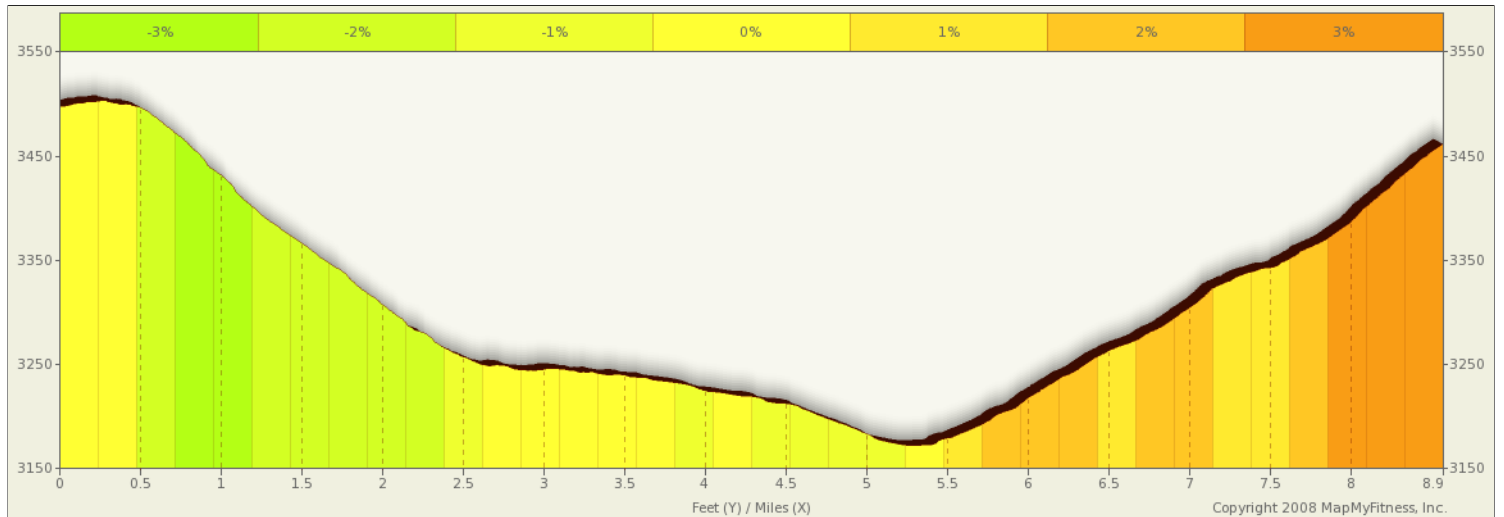

ROUTE DESCRIPTION:

Colossal Cave Stage Race Road Race Course. Start on Pistol Hill and travel counter- clock wise on Colossal Cave Road, Course turns right on to Camino Loma Alta. Note: Camino Loma Alta has new STRAIGHT alignment removing the "S" turn. Course turns right on Old Spanish Trail and the Right on to Pistol Hill. Total elevation gain per lap is 312 feet. Rough road on Old Spanish Trail and two cattle guards on course.

Notes		
AT	FOR	NOTES
1.79 mi.	4099ft	Continue onto E Colossal Cave Rd
2.57 mi.	5mi 4326ft	Turn right at S Cam Loma Alta
8.39 mi.	2957ft	Turn right at S Pistol Hill Rd
8.95 mi.	-	Stop

Notes		
AT	FOR	NOTES