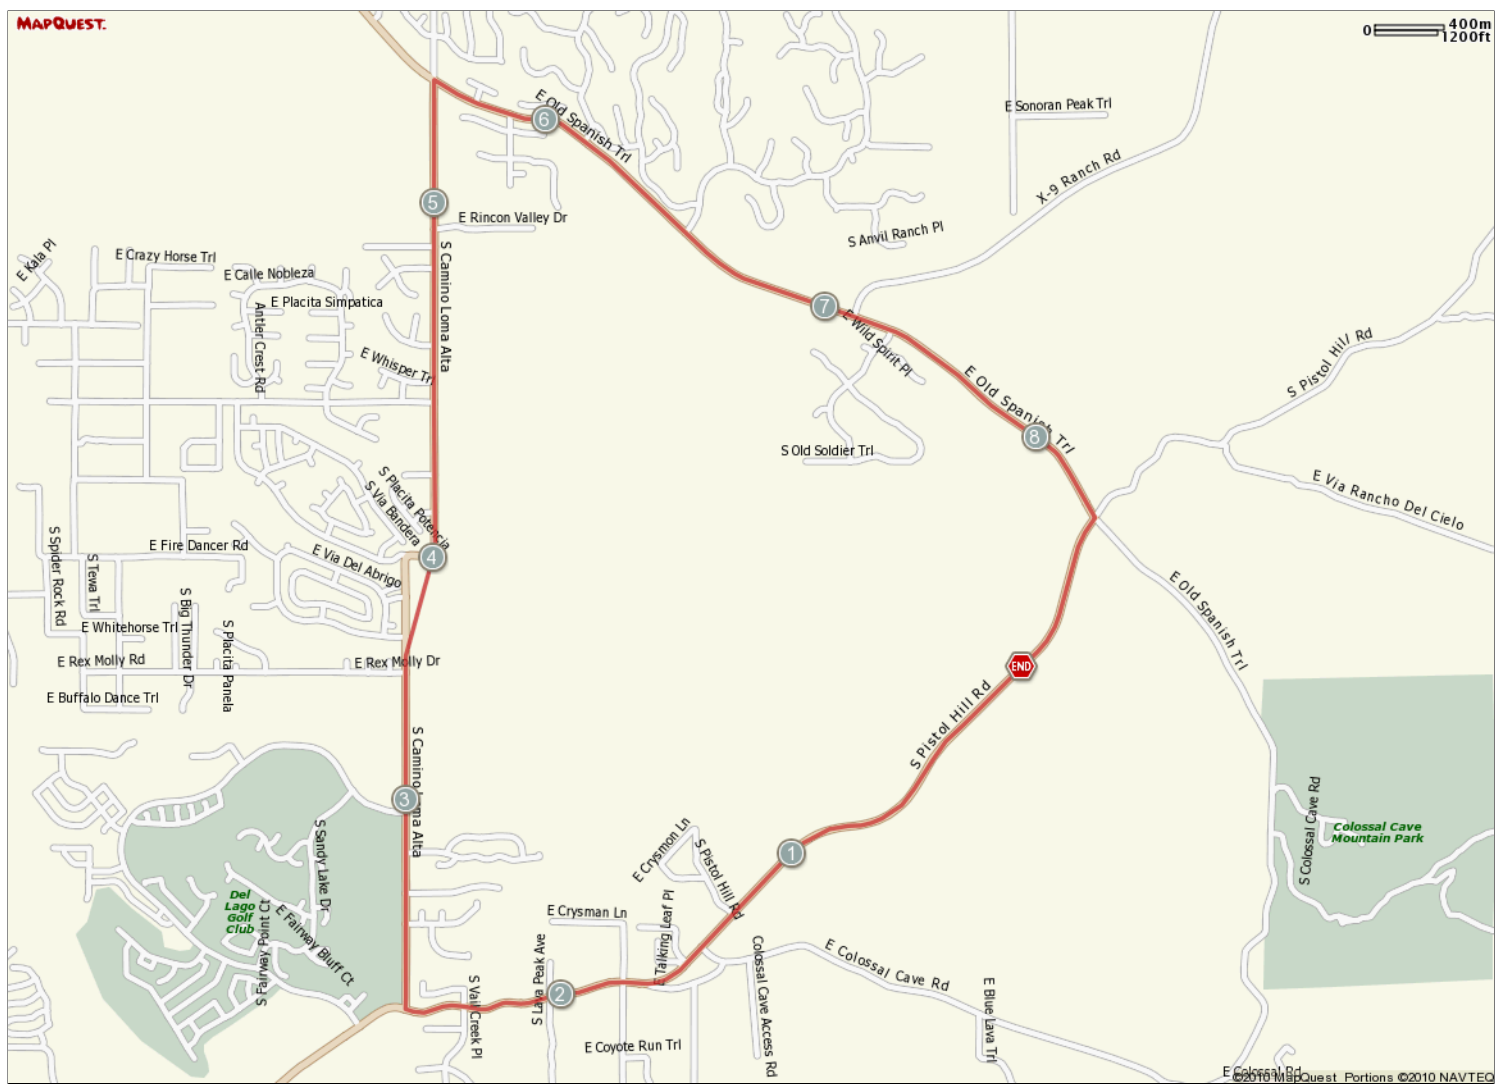

ROUTE DESCRIPTION:

Colossal Cave Stage Race Road Race Course. Start on Pistol Hill and travel counter- clock wise on Colossal Cave Road, Course turns right on to Camino Loma Alta. Note: Camino Loma Alta has new STRAIGHT alignment removing the "S" turn. Course turns right on Old Spanish Trail and the Right on to Pistol Hill. Total elevation gain per lap is 312 feet. Rough road on Old Spanish Trail and two cattle guards on course.

Notes		
AT	FOR	NOTES
1.79 mi.	4099ft	Continue onto E Colossal Cave Rd
2.57 mi.	5mi 4326ft	Turn right at S Cam Loma Alta
8.39 mi.	2957ft	Turn right at S Pistol Hill Rd
8.95 mi.	-	Stop

Notes		
AT	FOR	NOTES