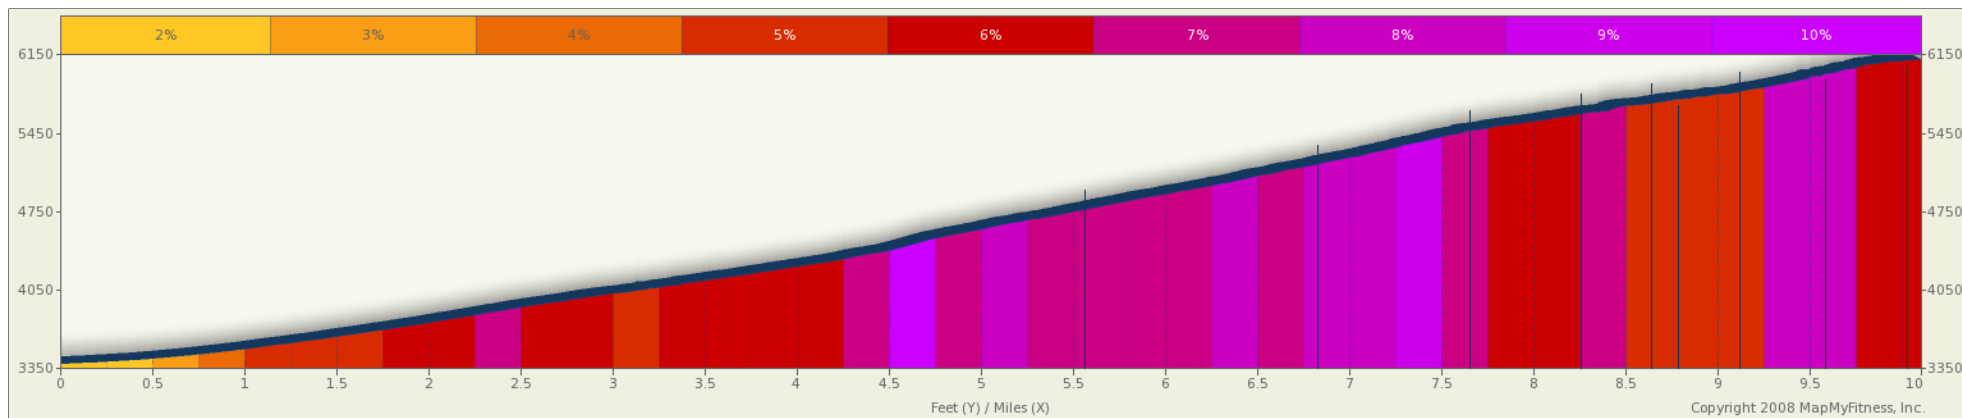

Mt. Graham Hill Climb 10 Mile Event

Starts In Safford, Arizona

10.00 miles

Description
 Mt. Graham Hill Climb 10 Mile event starting at mile post 115.1 on Arizona State Route 366 South of Safford Arizona and ending at mile post 125.1. Start just past the upper prison parking area. The route is the Mt. Graham Hill Climb which is the Arizona State Hill Climb Championship. This is a road bike event not a mountain bike event.

Mt. Graham Hill Climb 10 Mile Event

Starts In Safford, Arizona

Notes		
AT	FOR	NOTES
START	 5mi 2829ft	Head southwest on AZ-366 W toward W Boulder Ln
5.54 mi.	 1mi 1336ft	Head west on AZ-366 W
6.79 mi.	 4338ft	Head southwest on AZ-366 W
7.61 mi.	 3184ft	Head southeast on AZ-366 W

Notes		
AT	FOR	NOTES
8.21 mi.	 2006ft	Head southwest on AZ-366 W
8.59 mi.	 763ft	Head southwest on AZ-366 W
8.74 mi.	 1735ft	Head southeast on AZ-366 W
9.07 mi.	 2446ft	Head southwest on AZ-366 W

Notes		
AT	FOR	NOTES
9.53 mi.	 2352ft	Head northwest on AZ-366 W
9.98 mi.	 304ft	Head west on AZ-366 W
10.03 mi.		Head east on AZ-366 W