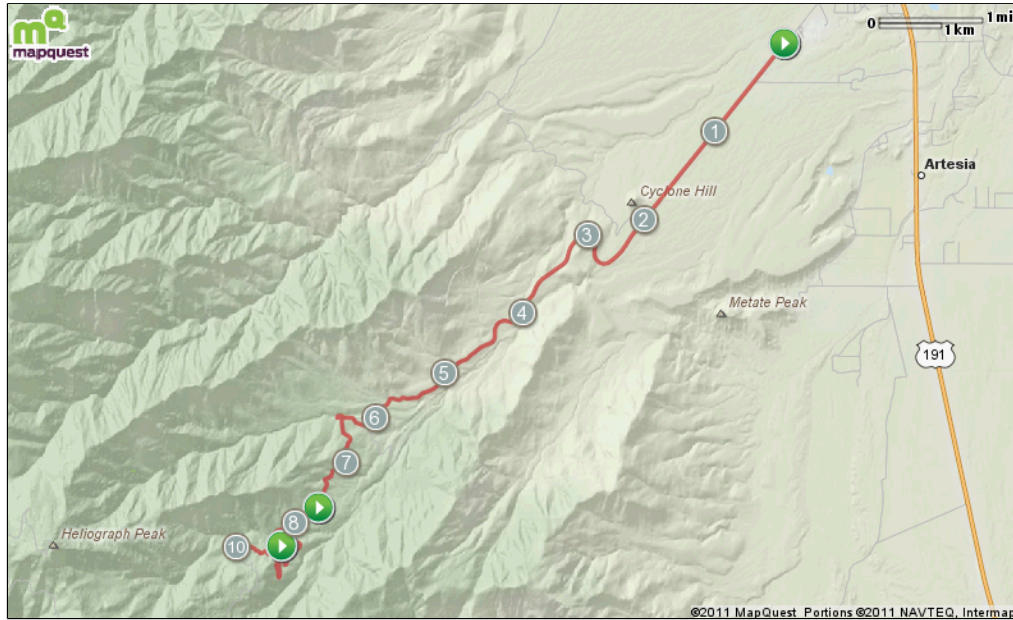

Mt. Graham Hill Climb 10 Mile Event

Starts In Safford, Arizona

10.00 miles

Description
 Mt. Graham Hill Climb 10 Mile event starting at mile post 115.1 on Arizona State Route 366 South of Safford Arizona and ending at mile post 125.1. Start just past the upper prison parking area. The route is the Mt. Graham Hill Climb which is the Arizona State Hill Climb Championship. This is a road bike event not a mountain bike event.

Mt. Graham Hill Climb 10 Mile Event

Starts In Safford, Arizona

Notes		
AT	FOR	NOTES
START	 5mi 2829ft	Head southwest on AZ-366 W toward W Boulder Ln
5.54 mi.	 1mi 1336ft	Head west on AZ-366 W
6.79 mi.	 4338ft	Head southwest on AZ-366 W
7.61 mi.	 3184ft	Head southeast on AZ-366 W

Notes		
AT	FOR	NOTES
8.21 mi.	 2006ft	Head southwest on AZ-366 W
8.59 mi.	 763ft	Head southwest on AZ-366 W
8.74 mi.	 1735ft	Head southeast on AZ-366 W
9.07 mi.	 2446ft	Head southwest on AZ-366 W

Notes		
AT	FOR	NOTES
9.53 mi.	 2352ft	Head northwest on AZ-366 W
9.98 mi.	 304ft	Head west on AZ-366 W
10.03 mi.		Head east on AZ-366 W

This segment shows 7.63 mi. (40,310 ft.) of your route.

Notes

AT	FOR	NOTES
8.21 mi.	2006ft	Head southwest on AZ-366 W
8.59 mi.	763ft	Head southwest on AZ-366 W
8.74 mi.	1735ft	Head southeast on AZ-366 W