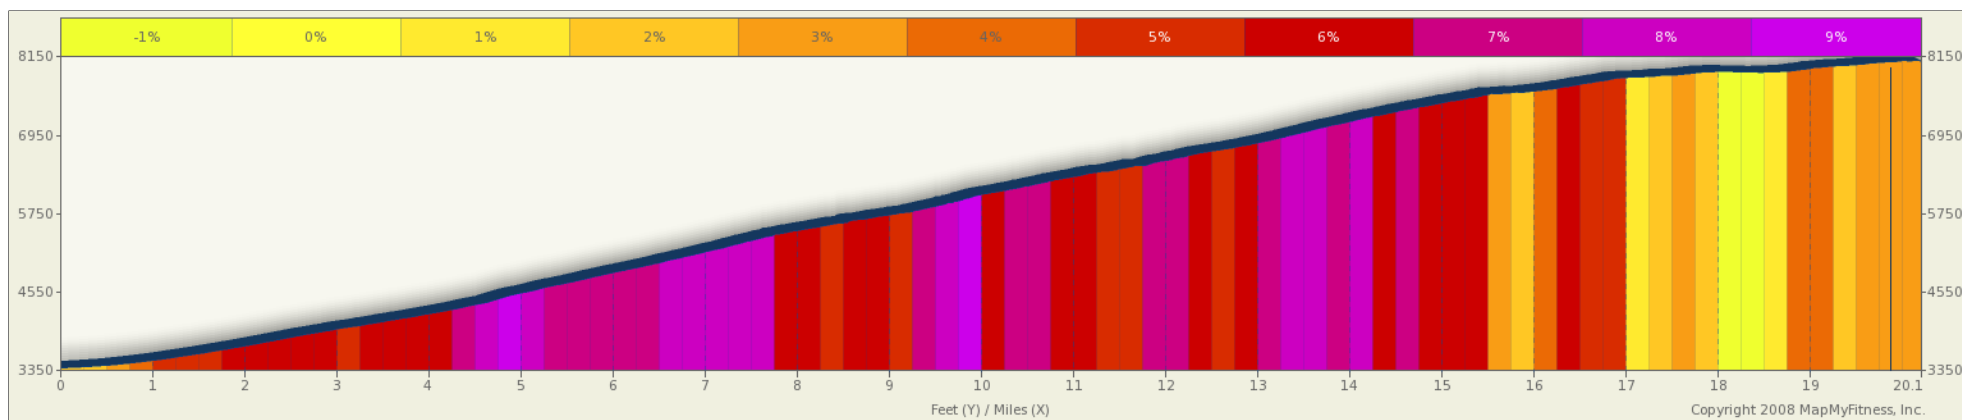

Mt. Graham Hill Climb 20 Mile Event

Starts In Safford, Arizona

20.00 miles

Description

Mt. Graham Hill Climb 20 Mile event starting at mile post 115.1 on Arizona State Route 366 South of Safford Arizona and ending at mile post 135.1. Start just past the upper prison parking area. The route is the Mt. Graham Hill Climb which is the Arizona State Hill Climb Championship. This is a road bike event not a mountain bike event. This is the toughest climb in Arizona and is Rated a HC due to the length and steepness! Nippy Feldhake Race Directo

Mt. Graham Hill Climb 20 Mile Event

Starts In Safford, Arizona

| Notes | | |
|-----------|---|---|
| AT | FOR | NOTES |
| START |  13mi 379ft | Head southwest on AZ-366 W toward W Boulder Ln |
| 13.07 mi. |  6mi 3727ft | Turn left to stay on AZ-366 W |
| 19.78 mi. |  823ft | Head north on AZ-366 W |
| 19.93 mi. |  586ft | Head north on AZ-366 W |