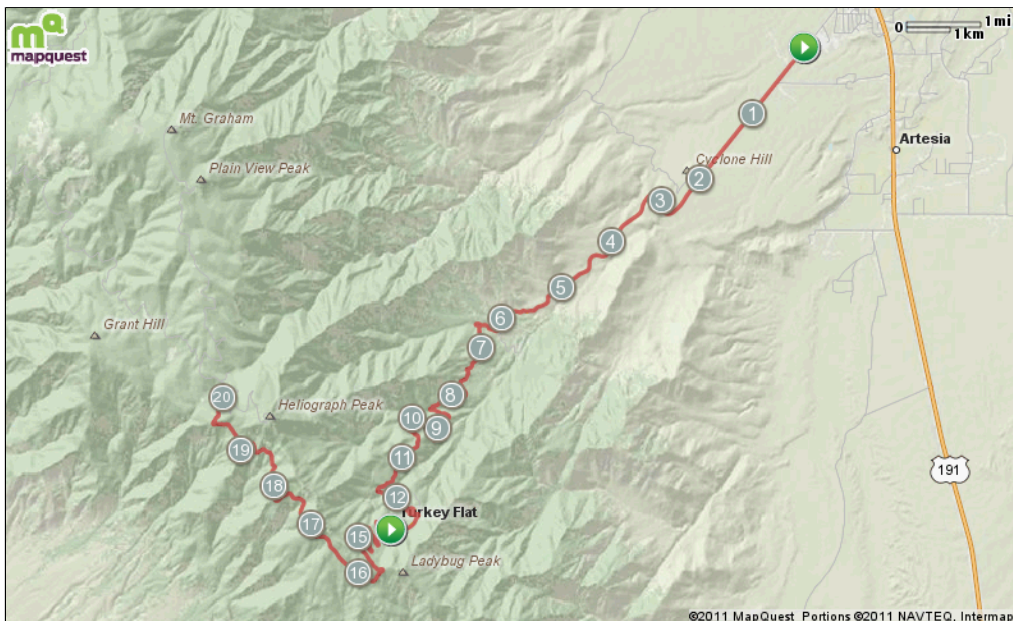

© MapMyFitness, LLC, All Rights Reserved, 2005-2008 | View more maps online at:
Find this route online at mapmyride.com/routes/view/51345814
Distance values on this map may differ slightly from values reported on the route engine.

Notes

AT	FOR	NOTES
START		13mi 379ft Head southwest on AZ-366 W toward W Boulder Ln
13.07 mi.		6mi 3727ft Turn left to stay on AZ-366 W

This segment shows 13.08 mi. (69,064 ft.) of your route.

Notes

AT	FOR	NOTES
19.78 mi.		823ft Head north on AZ-366 W
19.93 mi.		586ft Head north on AZ-366 W

This segment shows 6.97 mi. (36,816 ft.) of your route.

Notes

AT	FOR	NOTES
20.04 mi.		161ft Head north on AZ-366 W
20.08 mi.		118ft Head northwest on AZ-366 W
20.1 mi.		Head northwest on AZ-366 W

This segment shows 0.06 mi. (304 ft.) of your route.